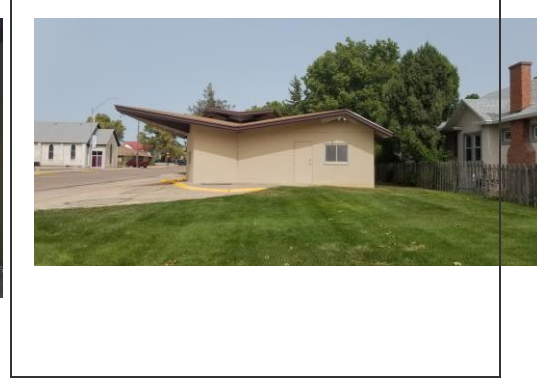

FULLER & ASSOCIATES REALTY, LLC
Commercial Property

Office: (308) 284-2100

Fax: (308) 284-2124

Information believed to be accurate, but not guaranteed

305 East A St Ogallala, NE 69153
Lot 1 O'Donnell's Administrative Replat Keith Co NE
Placer Development, INC

For SALE
Sales price $99,000.00

Excellent location with great parking!
Central heat and air!
New roof 2020

Nice curb appeal with established lawn, underground sprinklers
3 offices and large main area!

1098 sq feet, solid building, good windows, nicely maintained!

Call: Tena Most 308-289-5232
Visit: www.fullerrealty.net for more pictures!
Available for immediate occupancy.