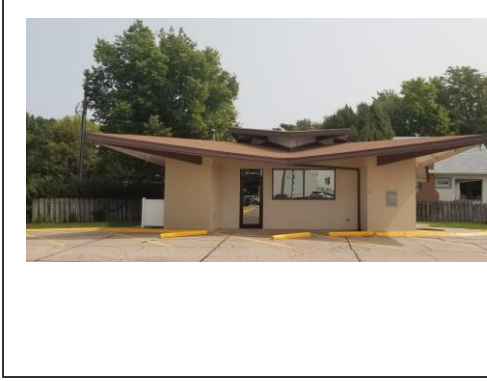

FULLER & ASSOCIATES REALTY, LLC
Commercial Property

Office: (308) 284-2100

Fax: (308) 284-2124

Information believed to be accurate, but not guaranteed

305 East A St Ogallala, NE 69153
Lot 1 O'Donnell's Administrative Replat Keith Co NE
Placer Development, INC

For SALE
Sales price $99,000.00

Excellent location with great parking!
Central heat and air!
New roof 2020

Nice curb appeal with established lawn, underground sprinklers
3 offices and large main area!

1098 sq feet, solid building, good windows, nicely maintained!

Call: Tena Most 308-289-5232
Visit: www.fullerrealty.net for more pictures!
Available for immediate occupancy.